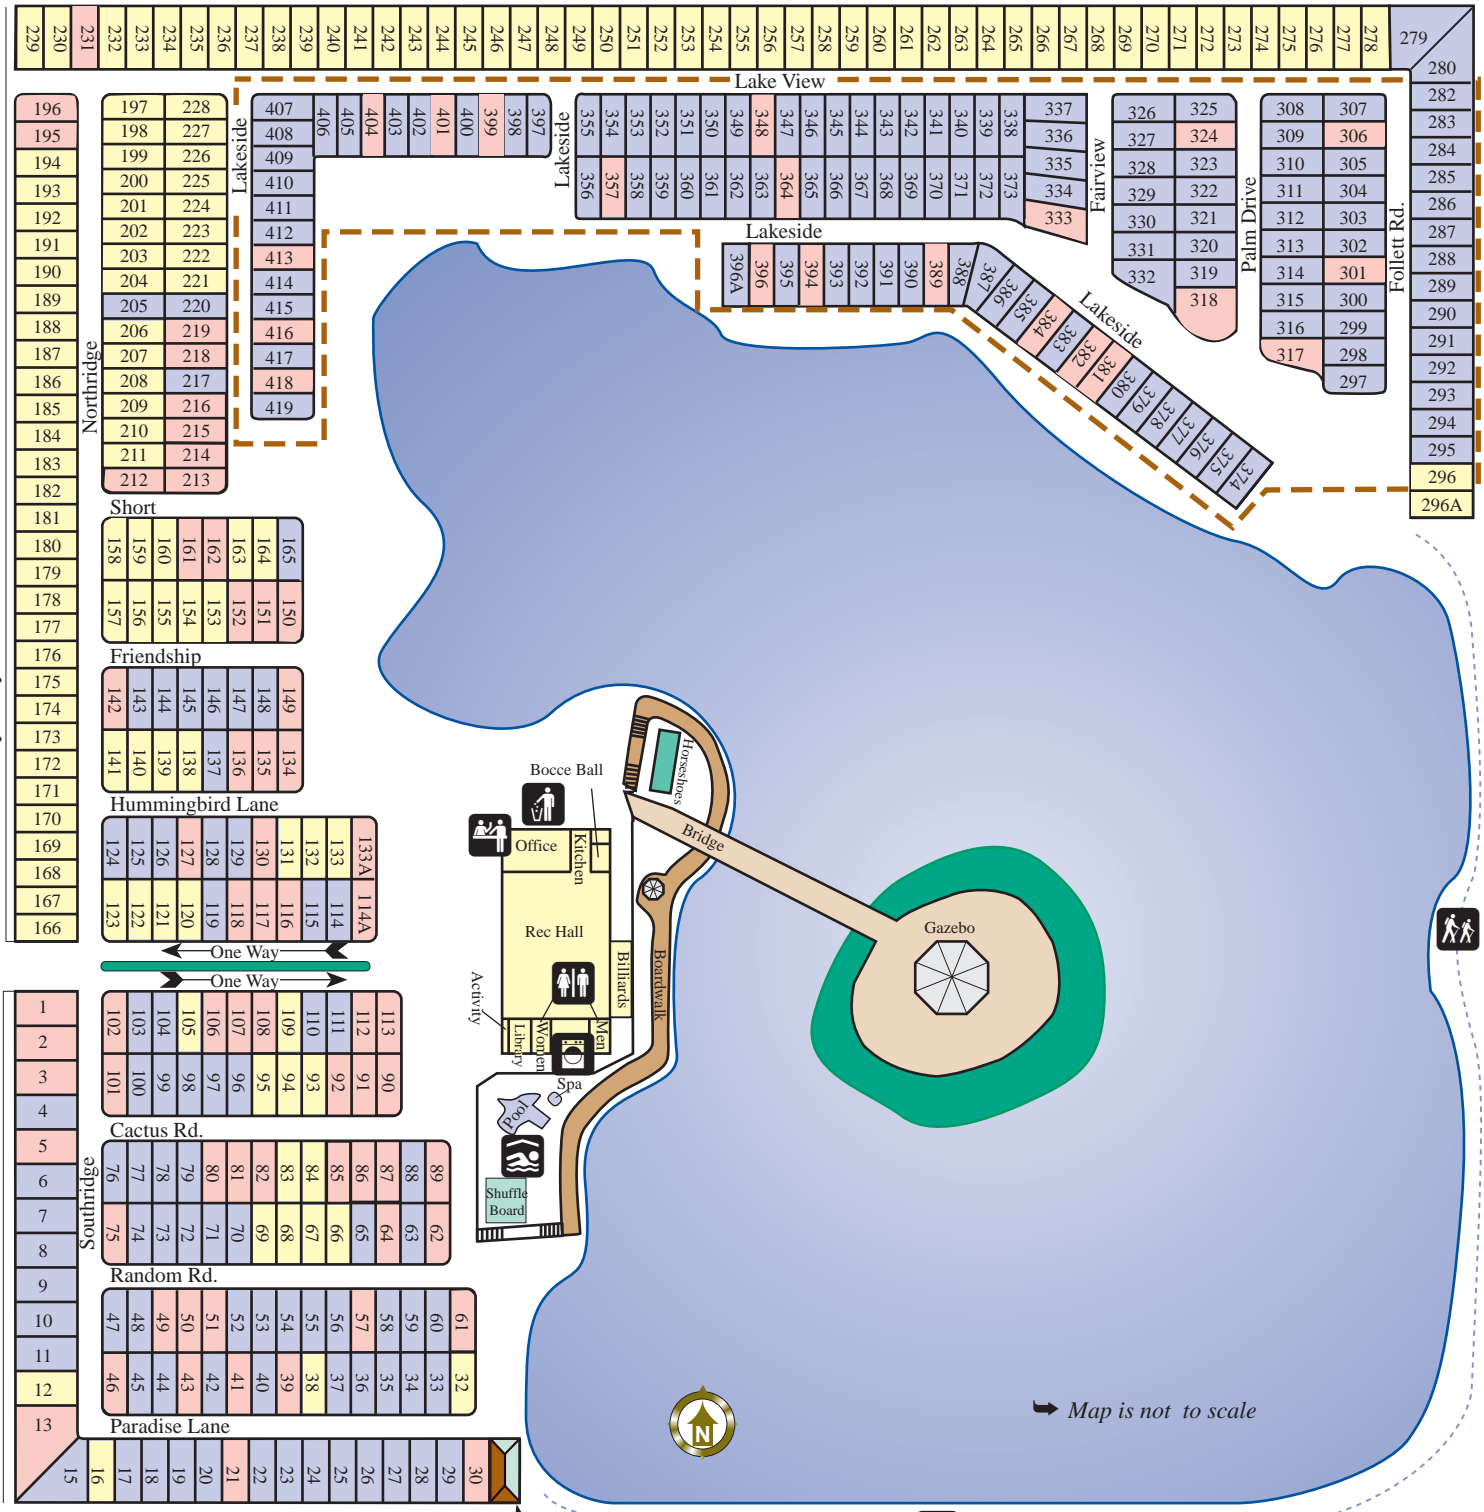

3 1/2 miles to Hwy 107

N. Mayberry Rd.

3 1/2 miles to Mission

LEGEND

- Office, Rec. Hall
- Laundromat
- Rest Rooms/Shower
- Swimming Pool
- Garbage Dumpster
- Hiking Trail

- TV Stations**
- 4.1 CBS
 - 4.2 CBS-Weather
 - 5.1 ABC
 - 5.4 ABC-Weather
 - 23.1 NBC
 - 38.1 PBS
 - 48.3 FOX
 - 48.4 CW

Seniors
At Play
**SPEED
LIMIT
10 MPH**

- Key:**
- Open RV Sites
 - 30 Amp Sites
 - Permanent Park Models & Tied Down RV's
 - 50-amp Sites

**Call
911
Emergency**

Map is not to scale

Woodworking
Exercise Room